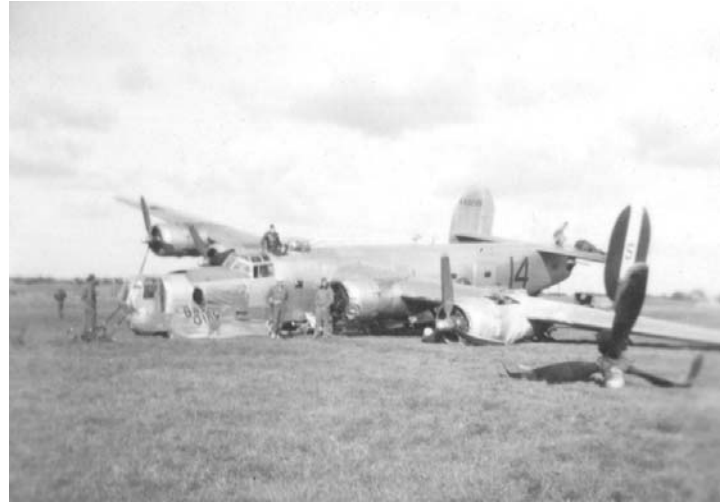

B-24J-155-CO 44-40288 S J4

"Bad Girl"

Original AZON aircraft flown from the States by 1Lt Frank C. Fuson crew

2 Oct 44 - Crash landed Horsham St Faith 2Lt Arthur C. Akin crew

DATE	TARGET	PILOT	458th Msn #	Pilot Msn#	Cmd Pilot	LD	Serial	RCL	Sqdn	A/C Msn #	A/C Name	MIA	Notes
4-Jun-1944	2 TACTICAL TARGETS	GRIFFITH	AZ 2	3			44-40288	S	J4	1	BAD GIRL		BATTLE DAMAGE - FLAK
8-Jun-1944	UNSPECIFIED TARGETS	EVANS	AZ 4	--			44-40288	S	J4	2	BAD GIRL		ABANDONED DUE TO WEATHER
14-Jun-1944	5 TARGETS	FUSON	AZ 6	1			40-40288	S	J4	3	BAD GIRL		
15-Jun-1944	3 RAILWAY BRIDGES	FUSON	AZ 7	2			44-40288	S	J4	4	BAD GIRL		
20-Jul-1944	EISENACH	FUSON	95	7			44-40288	S	J4	5	BAD GIRL		
21-Jul-1944	MUNICH	PREVOST	96	3			44-40288	S	J4	6	BAD GIRL		
24-Jul-1944	ST. LO AREA	FUSON	97	8			44-40288	S	J4	7	BAD GIRL		
25-Jul-1944	ST. LO AREA "B"	FUSON	98	9			44-40288	S	J4	8	BAD GIRL		
31-Jul-1944	LUDWIGSHAFEN	GORRELL	99	17			44-40288	S	J4	9	BAD GIRL		
2-Aug-1944	3 NO BALLS	FUSON	101	11			44-40288	S	J4	10	BAD GIRL		
2-Aug-1944	3 NO BALLS	BARNHART	101	ABT			44-40288	S	J4	--	BAD GIRL		ABORT
4-Aug-1944	ROSTOCK	FUSON	103	ABT			44-40288	S	J4	--	BAD GIRL		ABORT
5-Aug-1944	BRUNSWICK/WAGGUM	FUSON	105	ABT			44-40288	S	J4	--	BAD GIRL		ABORT
6-Aug-1944	HAMBURG	FUSON	106	12			44-40288	S	J4	11	BAD GIRL		
7-Aug-1944	GHENT	DeNEFFE	107	31			44-40288	S	J4	12	BAD GIRL		
8-Aug-1944	CLASTRES	FUSON	108	13			44-40288	S	J4	13	BAD GIRL		
9-Aug-1944	SAARBRUCKEN	FUSON	109	14			44-40288	S	J4	14	BAD GIRL		
14-Aug-1944	DOLE/TAVAU	WINTERS	113	7			44-40288	S	J4	15	BAD GIRL		
18-Aug-1944	WOIPPY	FUSON	116	16			44-40288	S	J4	16	BAD GIRL		
24-Aug-1944	HANNOVER	FUSON	117	17			44-40288	S	J4	17	BAD GIRL		
1-Sep-1944	RAVENSTEIN, HOLLAND	FIELDS	AZ 14	1			44-40288	S	J4	18	BAD GIRL		
2-Oct-1944	TRAINING MISISON	AKIN	--	ACC			44-40288	S	J4	--	BAD GIRL	LAC	FORCED LANDING - AAF 123